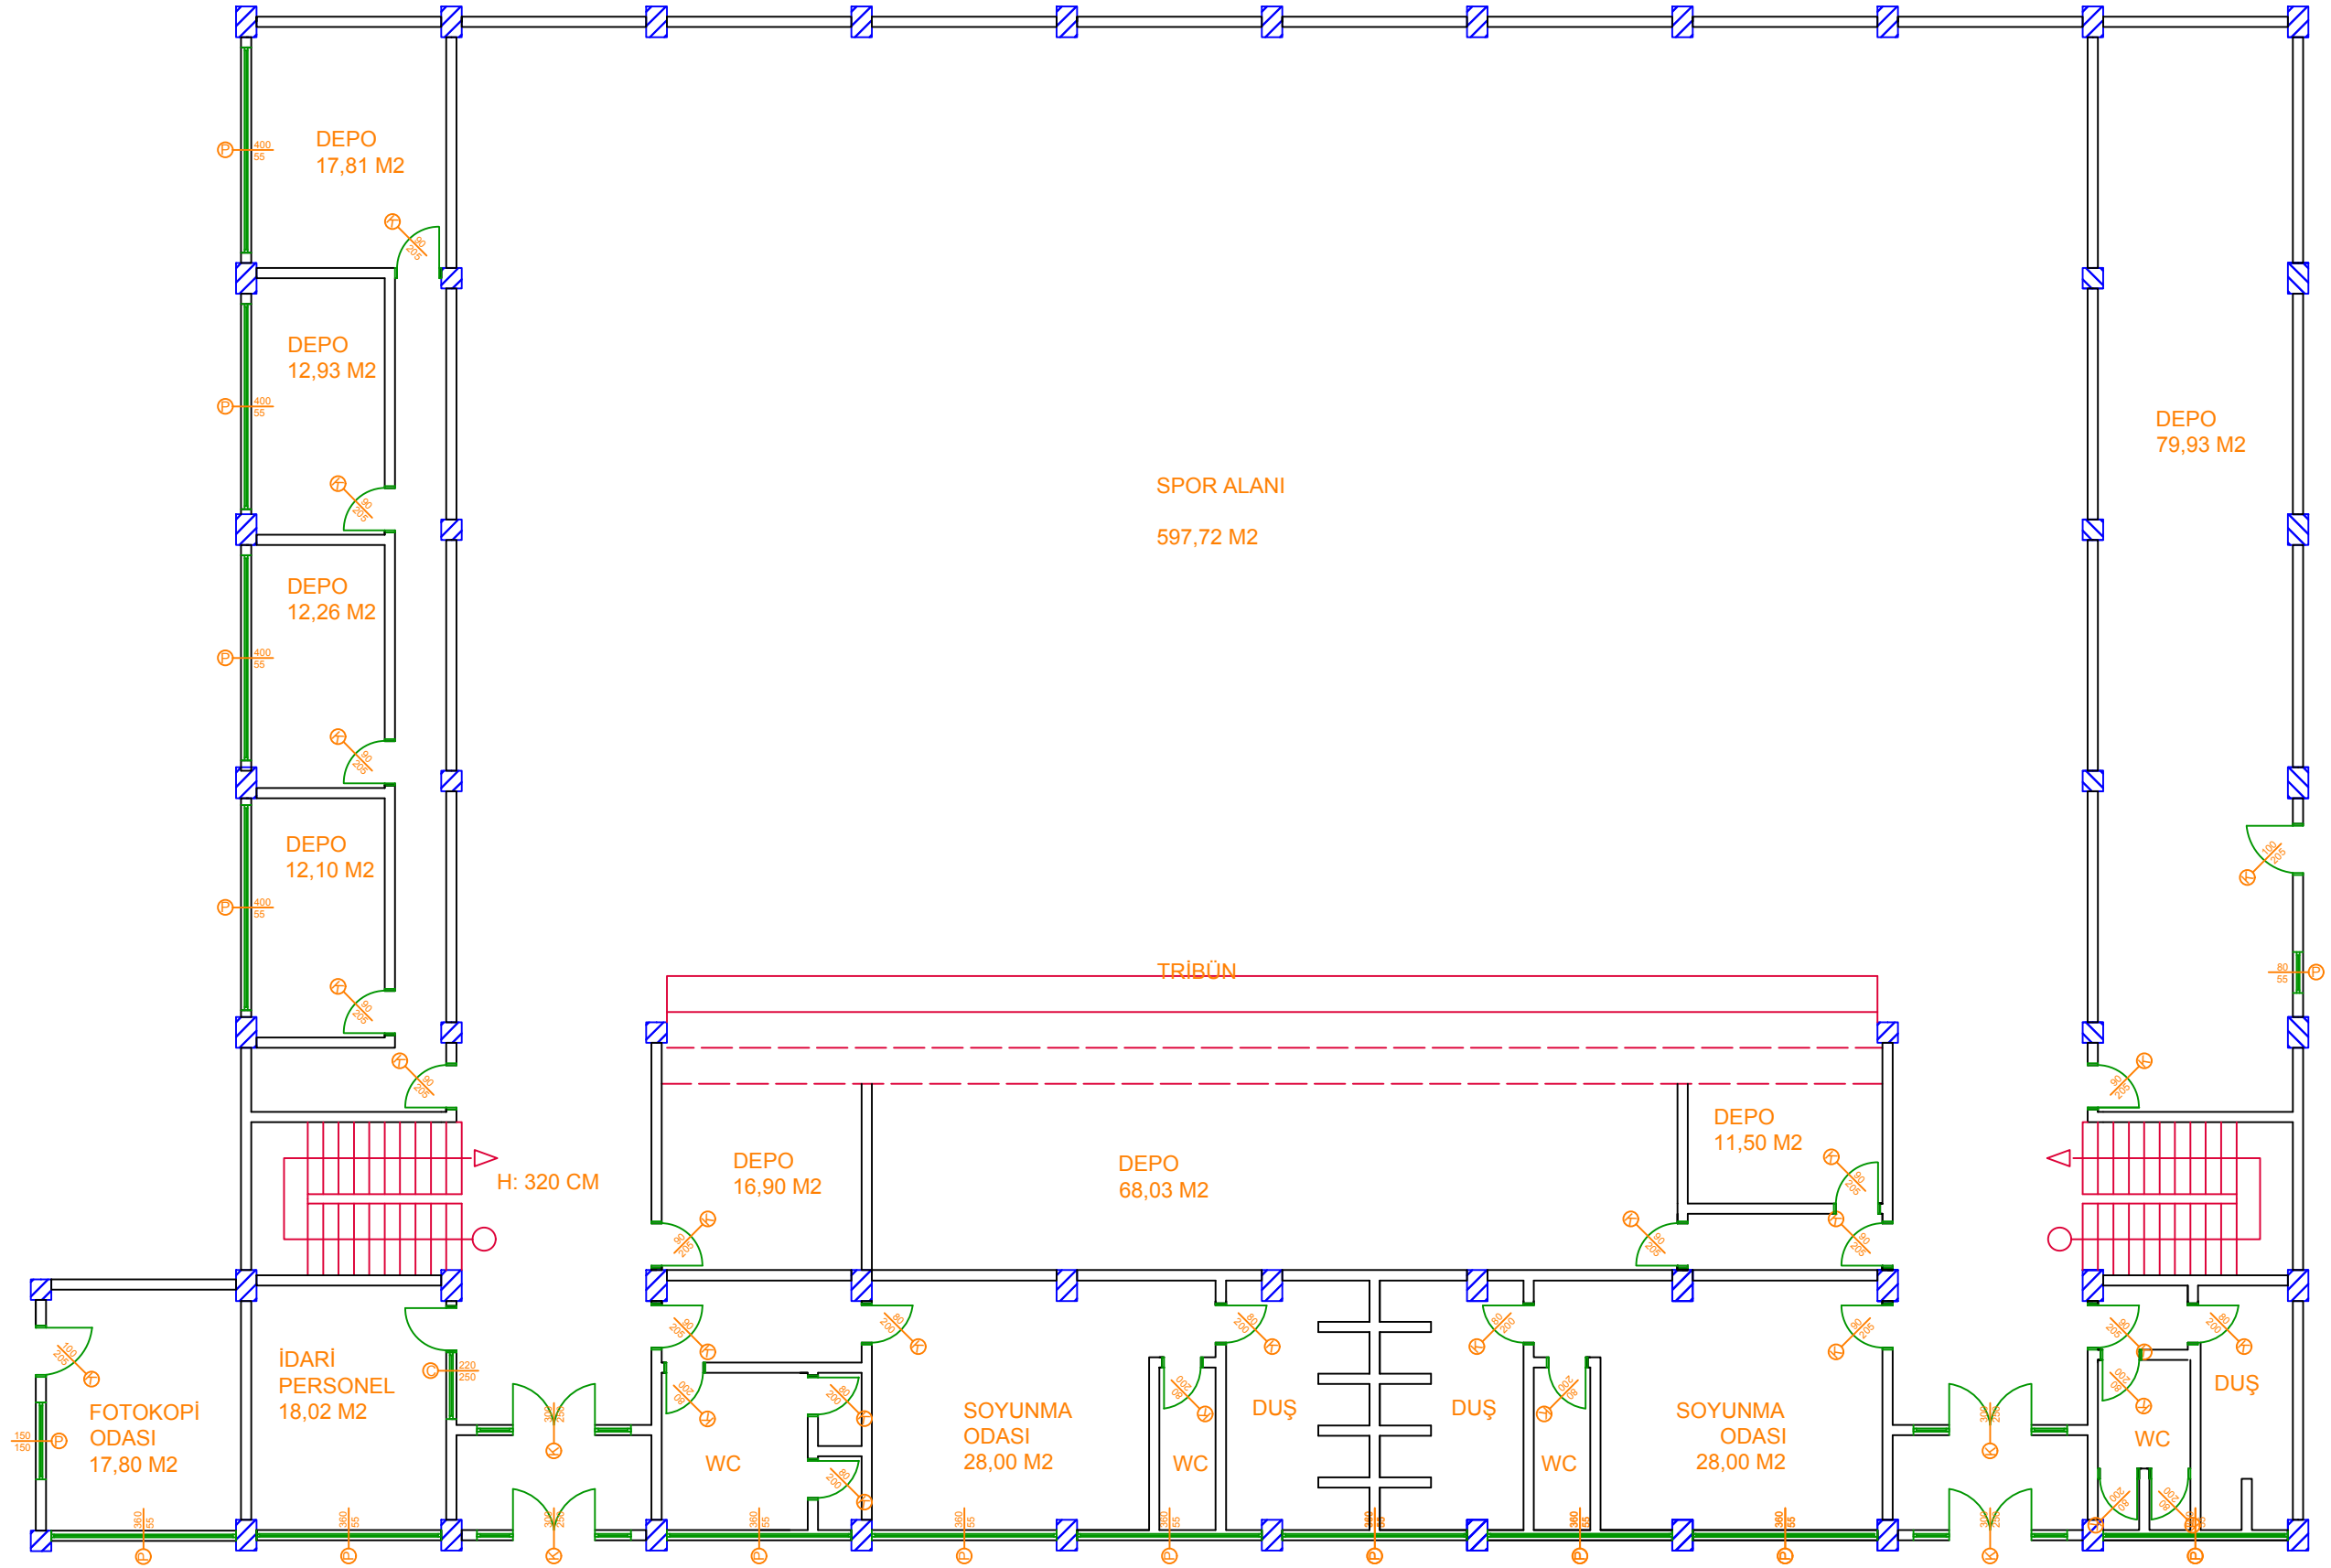

4040

3010

PRODUCED BY AN AUTODESK STUDENT VERSION

PRODUCED BY AN AUTODESK STUDENT VERSION

BİLECİK ŞEYH EDEBALI ÜNİVERSİTESİ  
KAPALI SPOR SALONU

ALT KAT - 1216 M2 / 1867,36M2